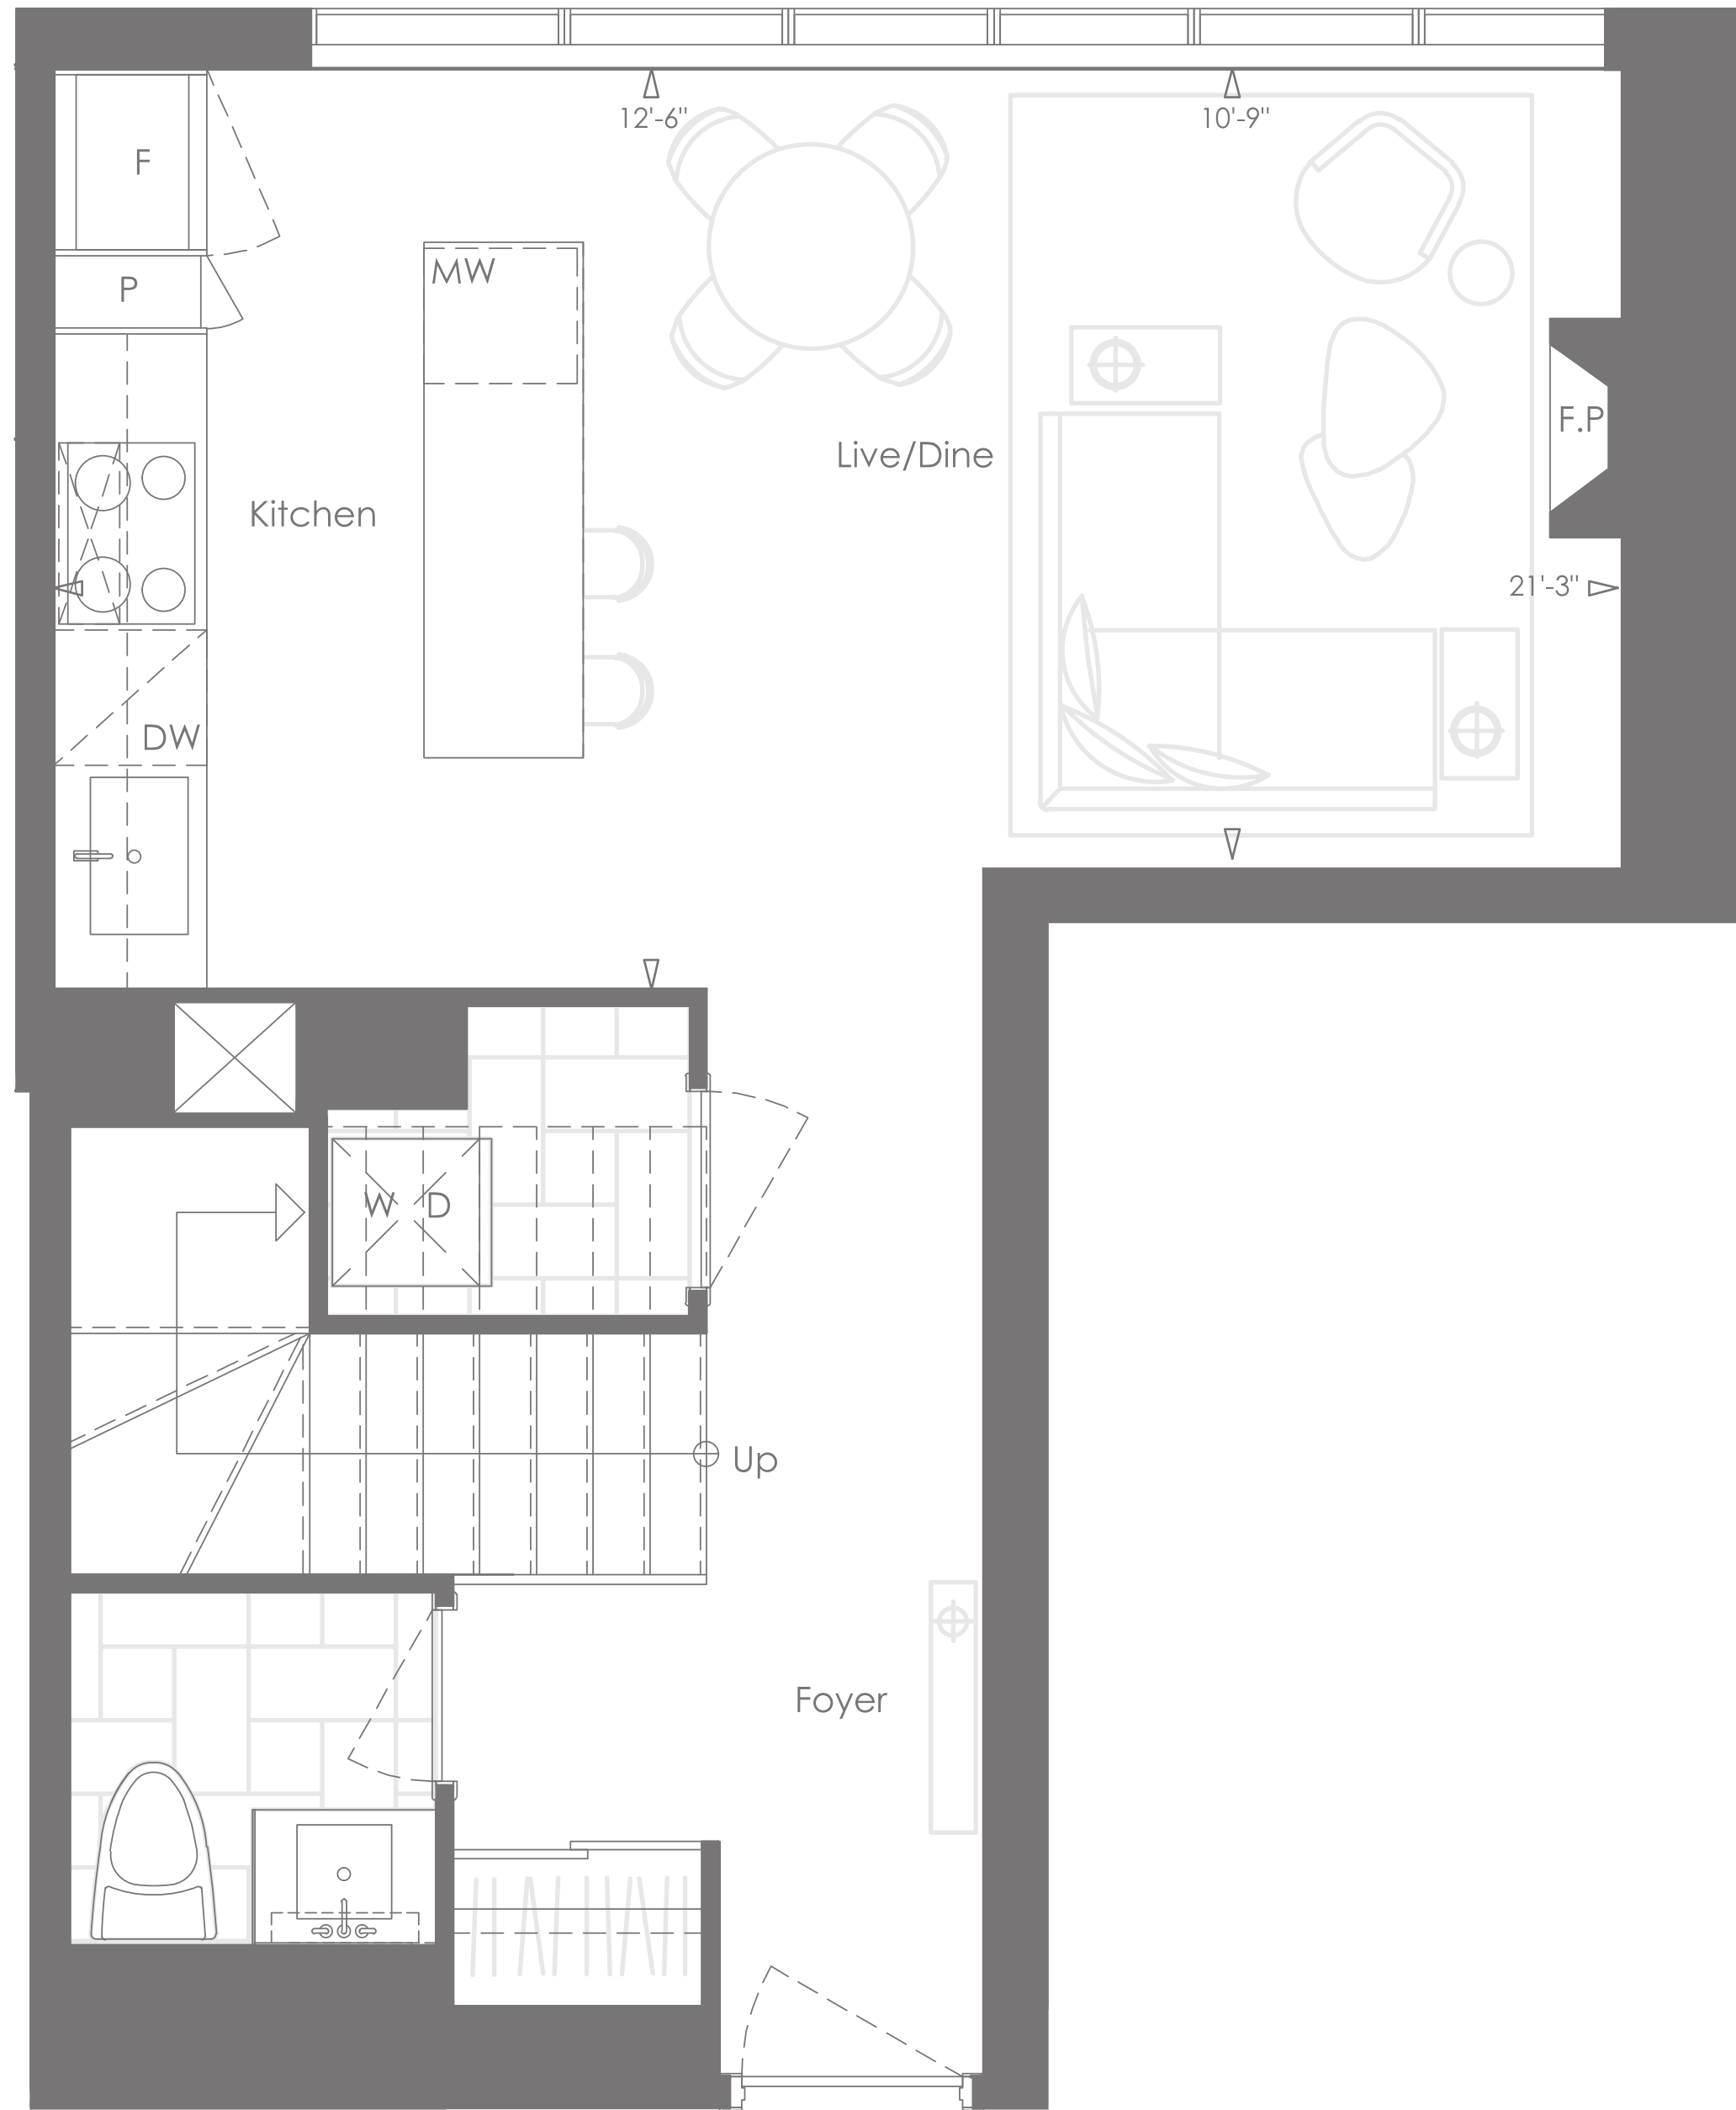

SL SKYLOFT  
PENTHOUSE  
SUITES

Located on the 64th and 65th floors, these Skylofts will be one of the tallest 2 storey suites in the city. Enhanced by generous 10 foot ceilings on both floors, intelligent layouts, sleek gourmet kitchens, gorgeous ensuites, and superior finishes in a choice of colour palettes.

This is the only one bedroom plus den, two storey suite in the building. It's very unique and perfect for those who want one of the highest lofts in the city.

LOWER FLOOR

UPPER FLOOR

DEN OPTION 1