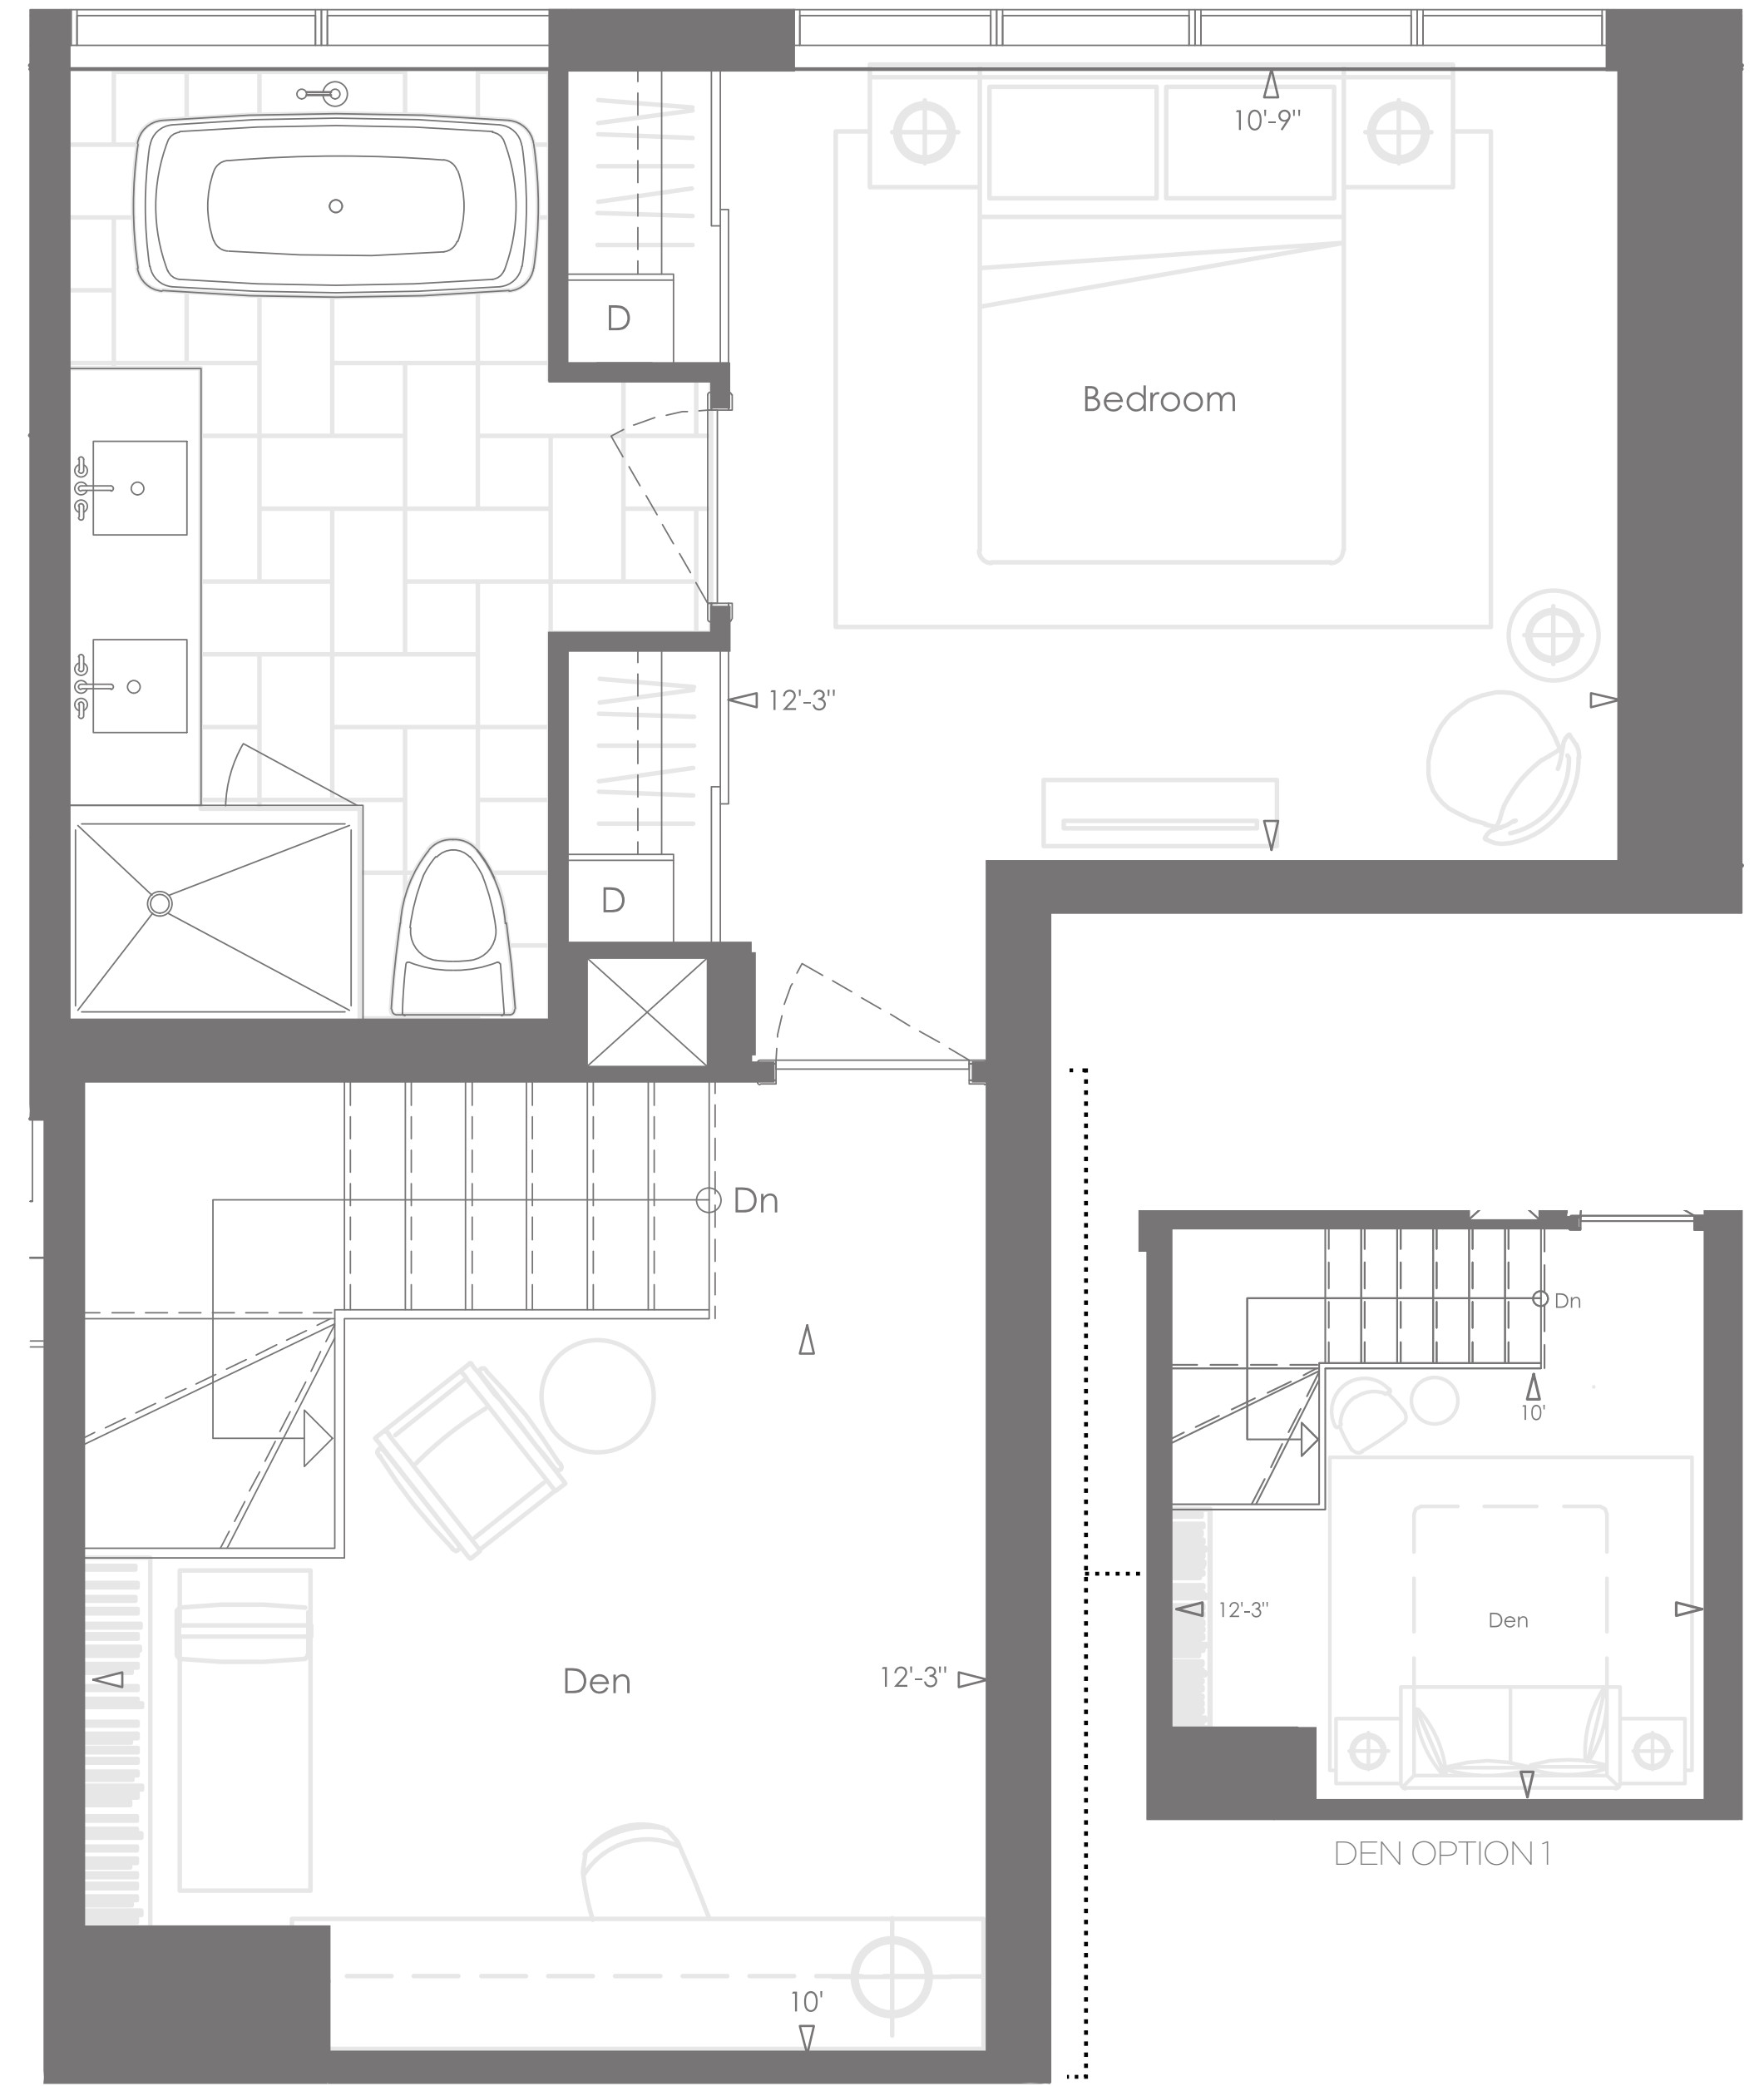

SL SKYLOFT  
PENTHOUSE  
SUITES

Located on the 64th and 65th floors, these Skylofts will be one of the tallest 2 storey suites in the city. Enhanced by generous 10 foot ceilings on both floors, intelligent layouts, sleek gourmet kitchens, gorgeous ensuites, and superior finishes in a choice of colour palettes.

This is the only one bedroom plus den, two storey suite in the building. It's very unique and perfect for those who want one of the highest lofts in the city.

LOWER FLOOR

UPPER FLOOR

DEN OPTION 1