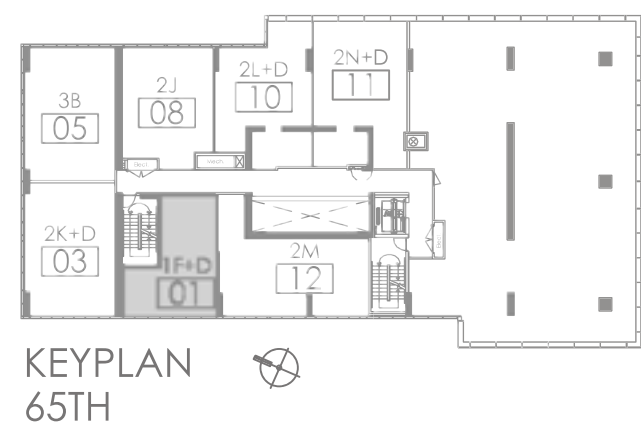

SL SKYLOFT  
PENTHOUSE  
SUITES

Located on the 64th and 65th floors, these Skylofts will be one of the tallest 2 storey suites in the city. Enhanced by generous 10 foot ceilings on both floors, intelligent layouts, sleek gourmet kitchens, gorgeous ensuites, and superior finishes in a choice of colour palettes.

This is the only one bedroom plus den, two storey suite in the building. It's very unique and perfect for those who want one of the highest lofts in the city.

LOWER FLOOR

UPPER FLOOR

DEN OPTION 1