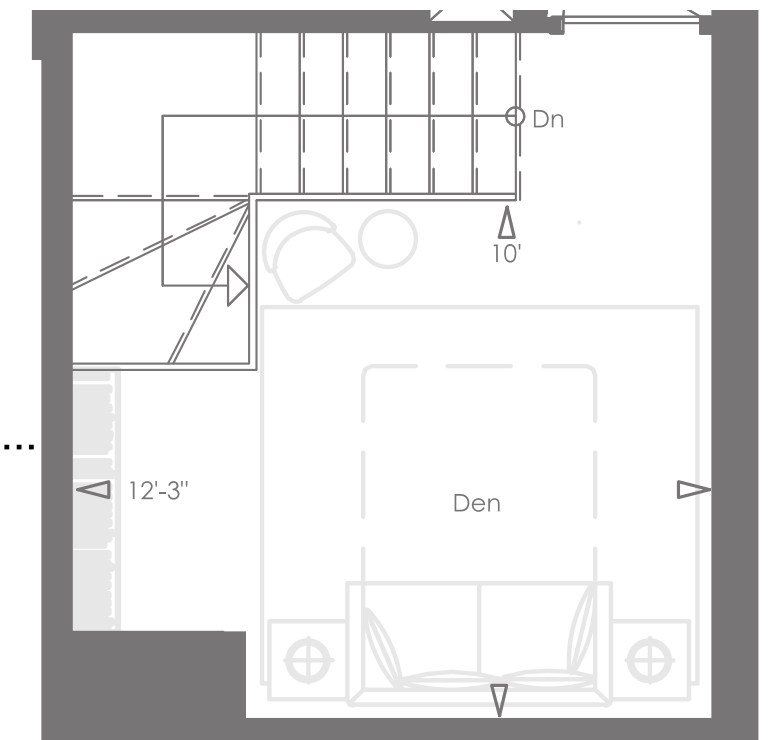

SL SKYLOFT  
PENTHOUSE  
SUITES

Located on the 64th and 65th floors, these Skylofts will be one of the tallest 2 storey suites in the city. Enhanced by generous 10 foot ceilings on both floors, intelligent layouts, sleek gourmet kitchens, gorgeous ensuites, and superior finishes in a choice of colour palettes.

This is the only one bedroom plus den, two storey suite in the building. It's very unique and perfect for those who want one of the highest lofts in the city.

LOWER FLOOR

UPPER FLOOR

DEN OPTION 1