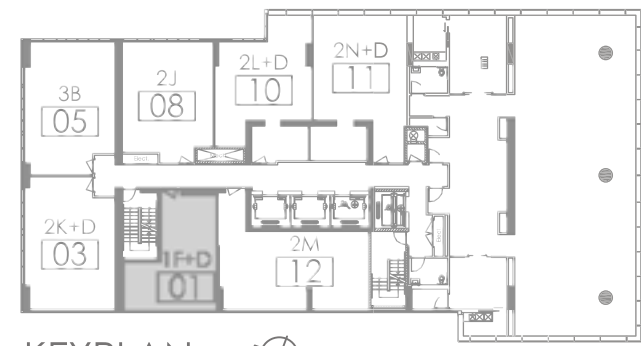

SL SKYLOFT  
PENTHOUSE  
SUITES

Located on the 64th and 65th floors, these Skylofts will be one of the tallest 2 storey suites in the city. Enhanced by generous 10 foot ceilings on both floors, intelligent layouts, sleek gourmet kitchens, gorgeous ensuites, and superior finishes in a choice of colour palettes.

This is the only one bedroom plus den, two storey suite in the building. It's very unique and perfect for those who want one of the highest lofts in the city.

LOWER FLOOR

UPPER FLOOR

DEN OPTION 1