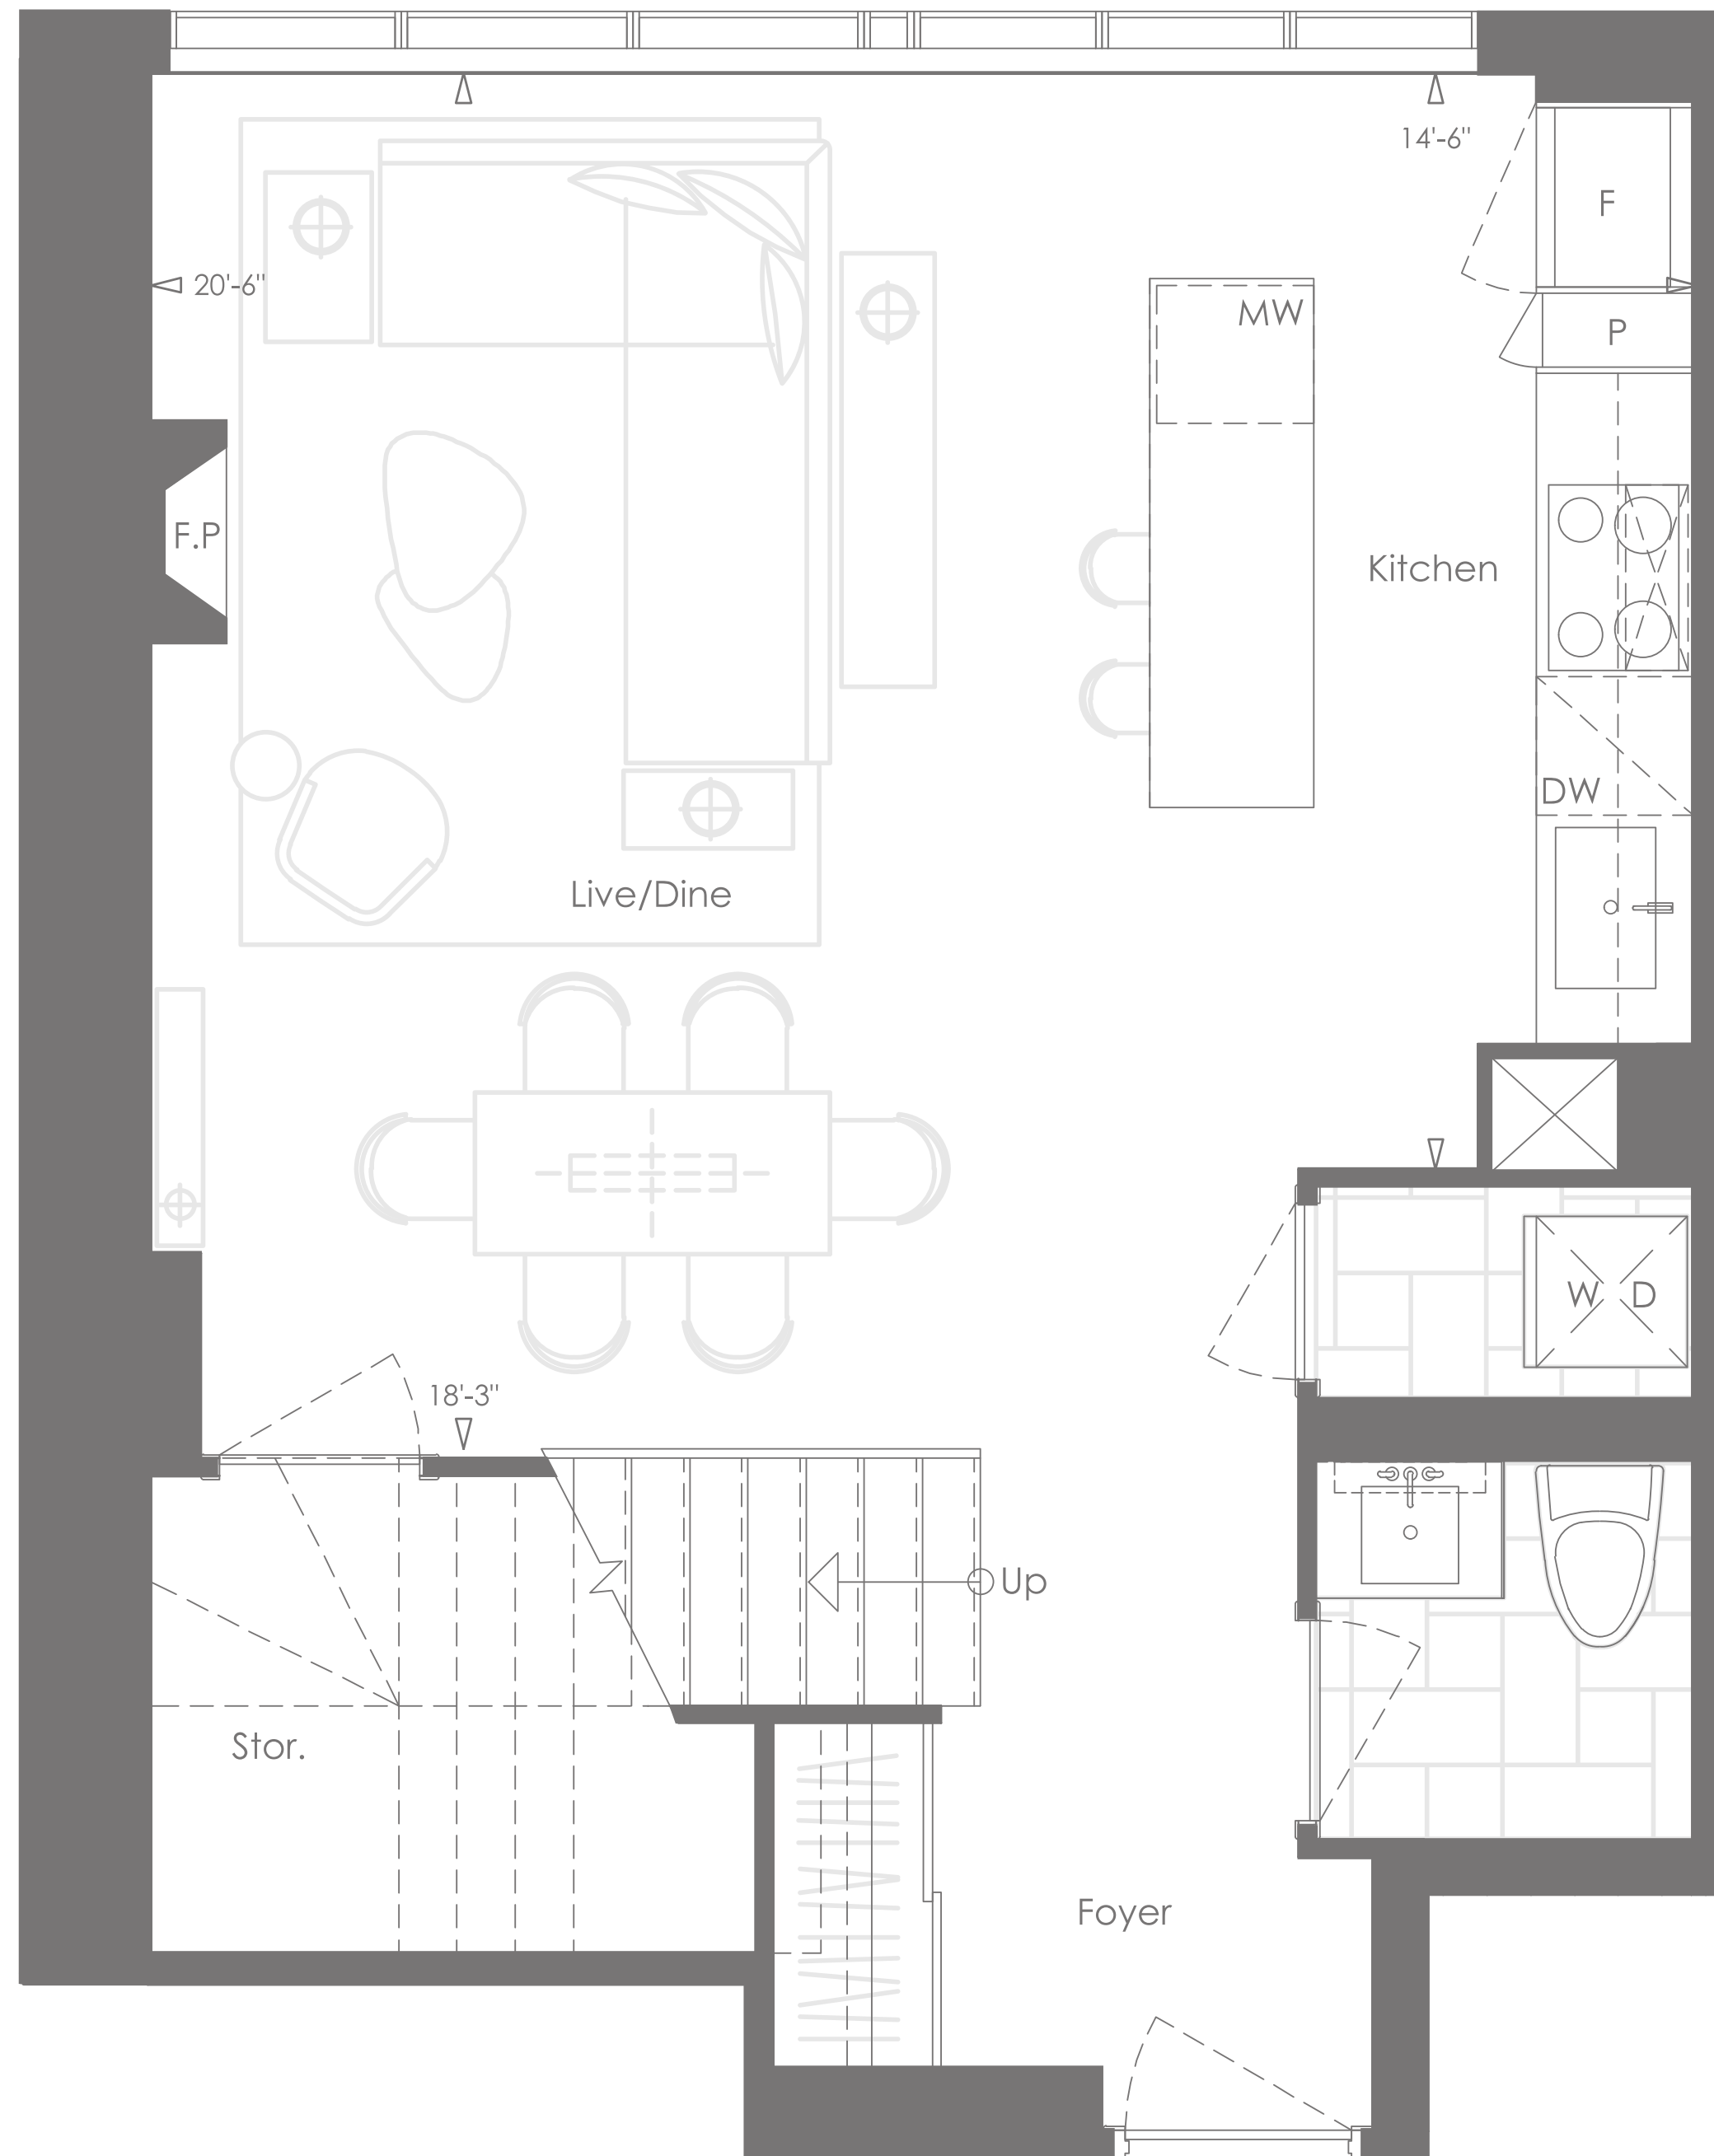

**SL** SKYLOFT  
 PENTHOUSE  
 SUITES

Located on the 64th and 65th floors, these Skylofts will be one of the tallest 2 storey suites in the city. Enhanced by generous 10 foot ceilings on both floors, intelligent layouts, sleek gourmet kitchens, gorgeous ensuites and superior finishes in a choice of colour palettes.

**This east facing two bedroom suite is so well laid out that it replaces your semi detached home in the city. Because every square foot has been used wisely, there's room for important features like two full closets in the master bedroom.**

LOWER FLOOR

UPPER FLOOR