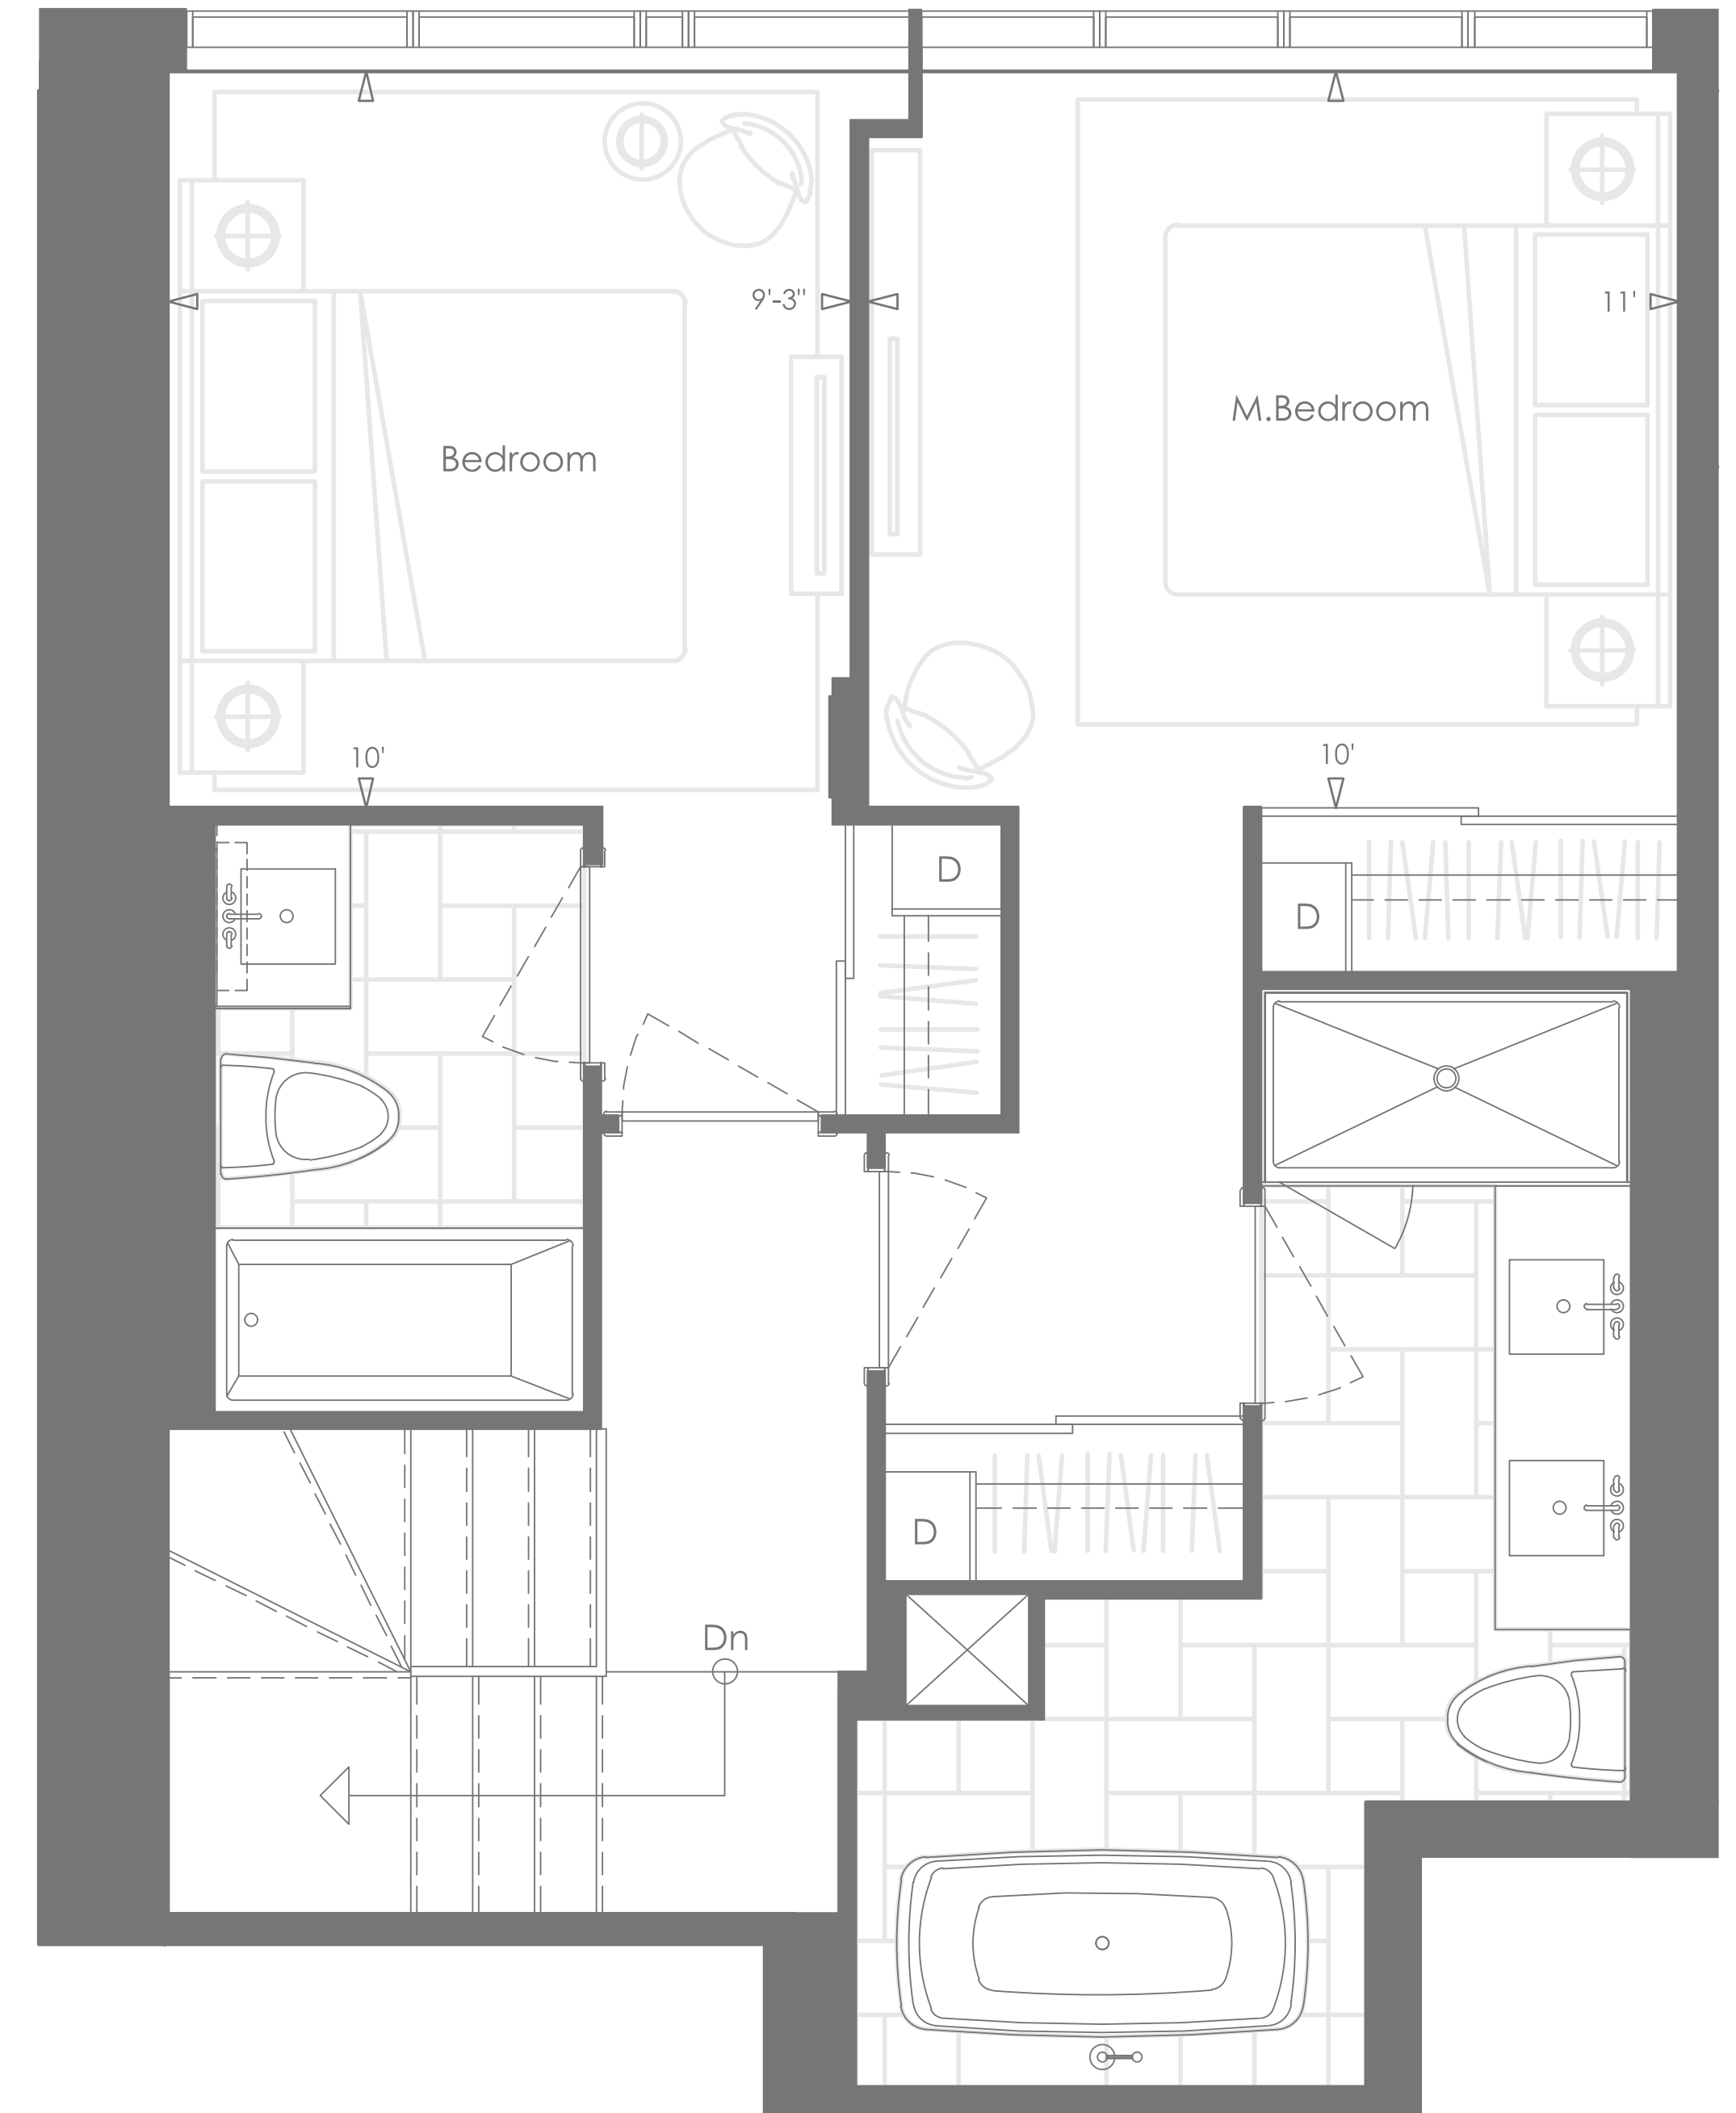

**SL** SKYLOFT  
 PENTHOUSE  
 SUITES

Located on the 64th and 65th floors, these Skylofts will be one of the tallest 2 storey suites in the city. Enhanced by generous 10 foot ceilings on both floors, intelligent layouts, sleek gourmet kitchens, gorgeous ensuites and superior finishes in a choice of colour palettes.

**This east facing two bedroom suite is so well laid out that it replaces your semi detached home in the city. Because every square foot has been used wisely, there's room for important features like two full closets in the master bedroom.**

LOWER FLOOR

UPPER FLOOR