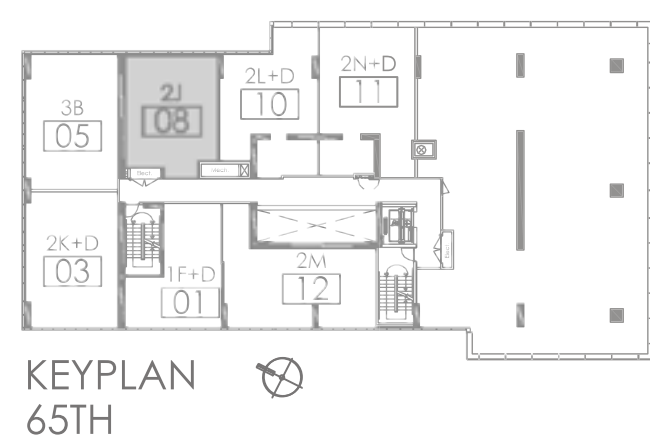

**SL** SKYLOFT  
 PENTHOUSE  
 SUITES

Located on the 64th and 65th floors, these Skylofts will be one of the tallest 2 storey suites in the city. Enhanced by generous 10 foot ceilings on both floors, intelligent layouts, sleek gourmet kitchens, gorgeous ensuites and superior finishes in a choice of colour palettes.

**This east facing two bedroom suite is so well laid out that it replaces your semi detached home in the city. Because every square foot has been used wisely, there's room for important features like two full closets in the master bedroom.**

LOWER FLOOR

UPPER FLOOR