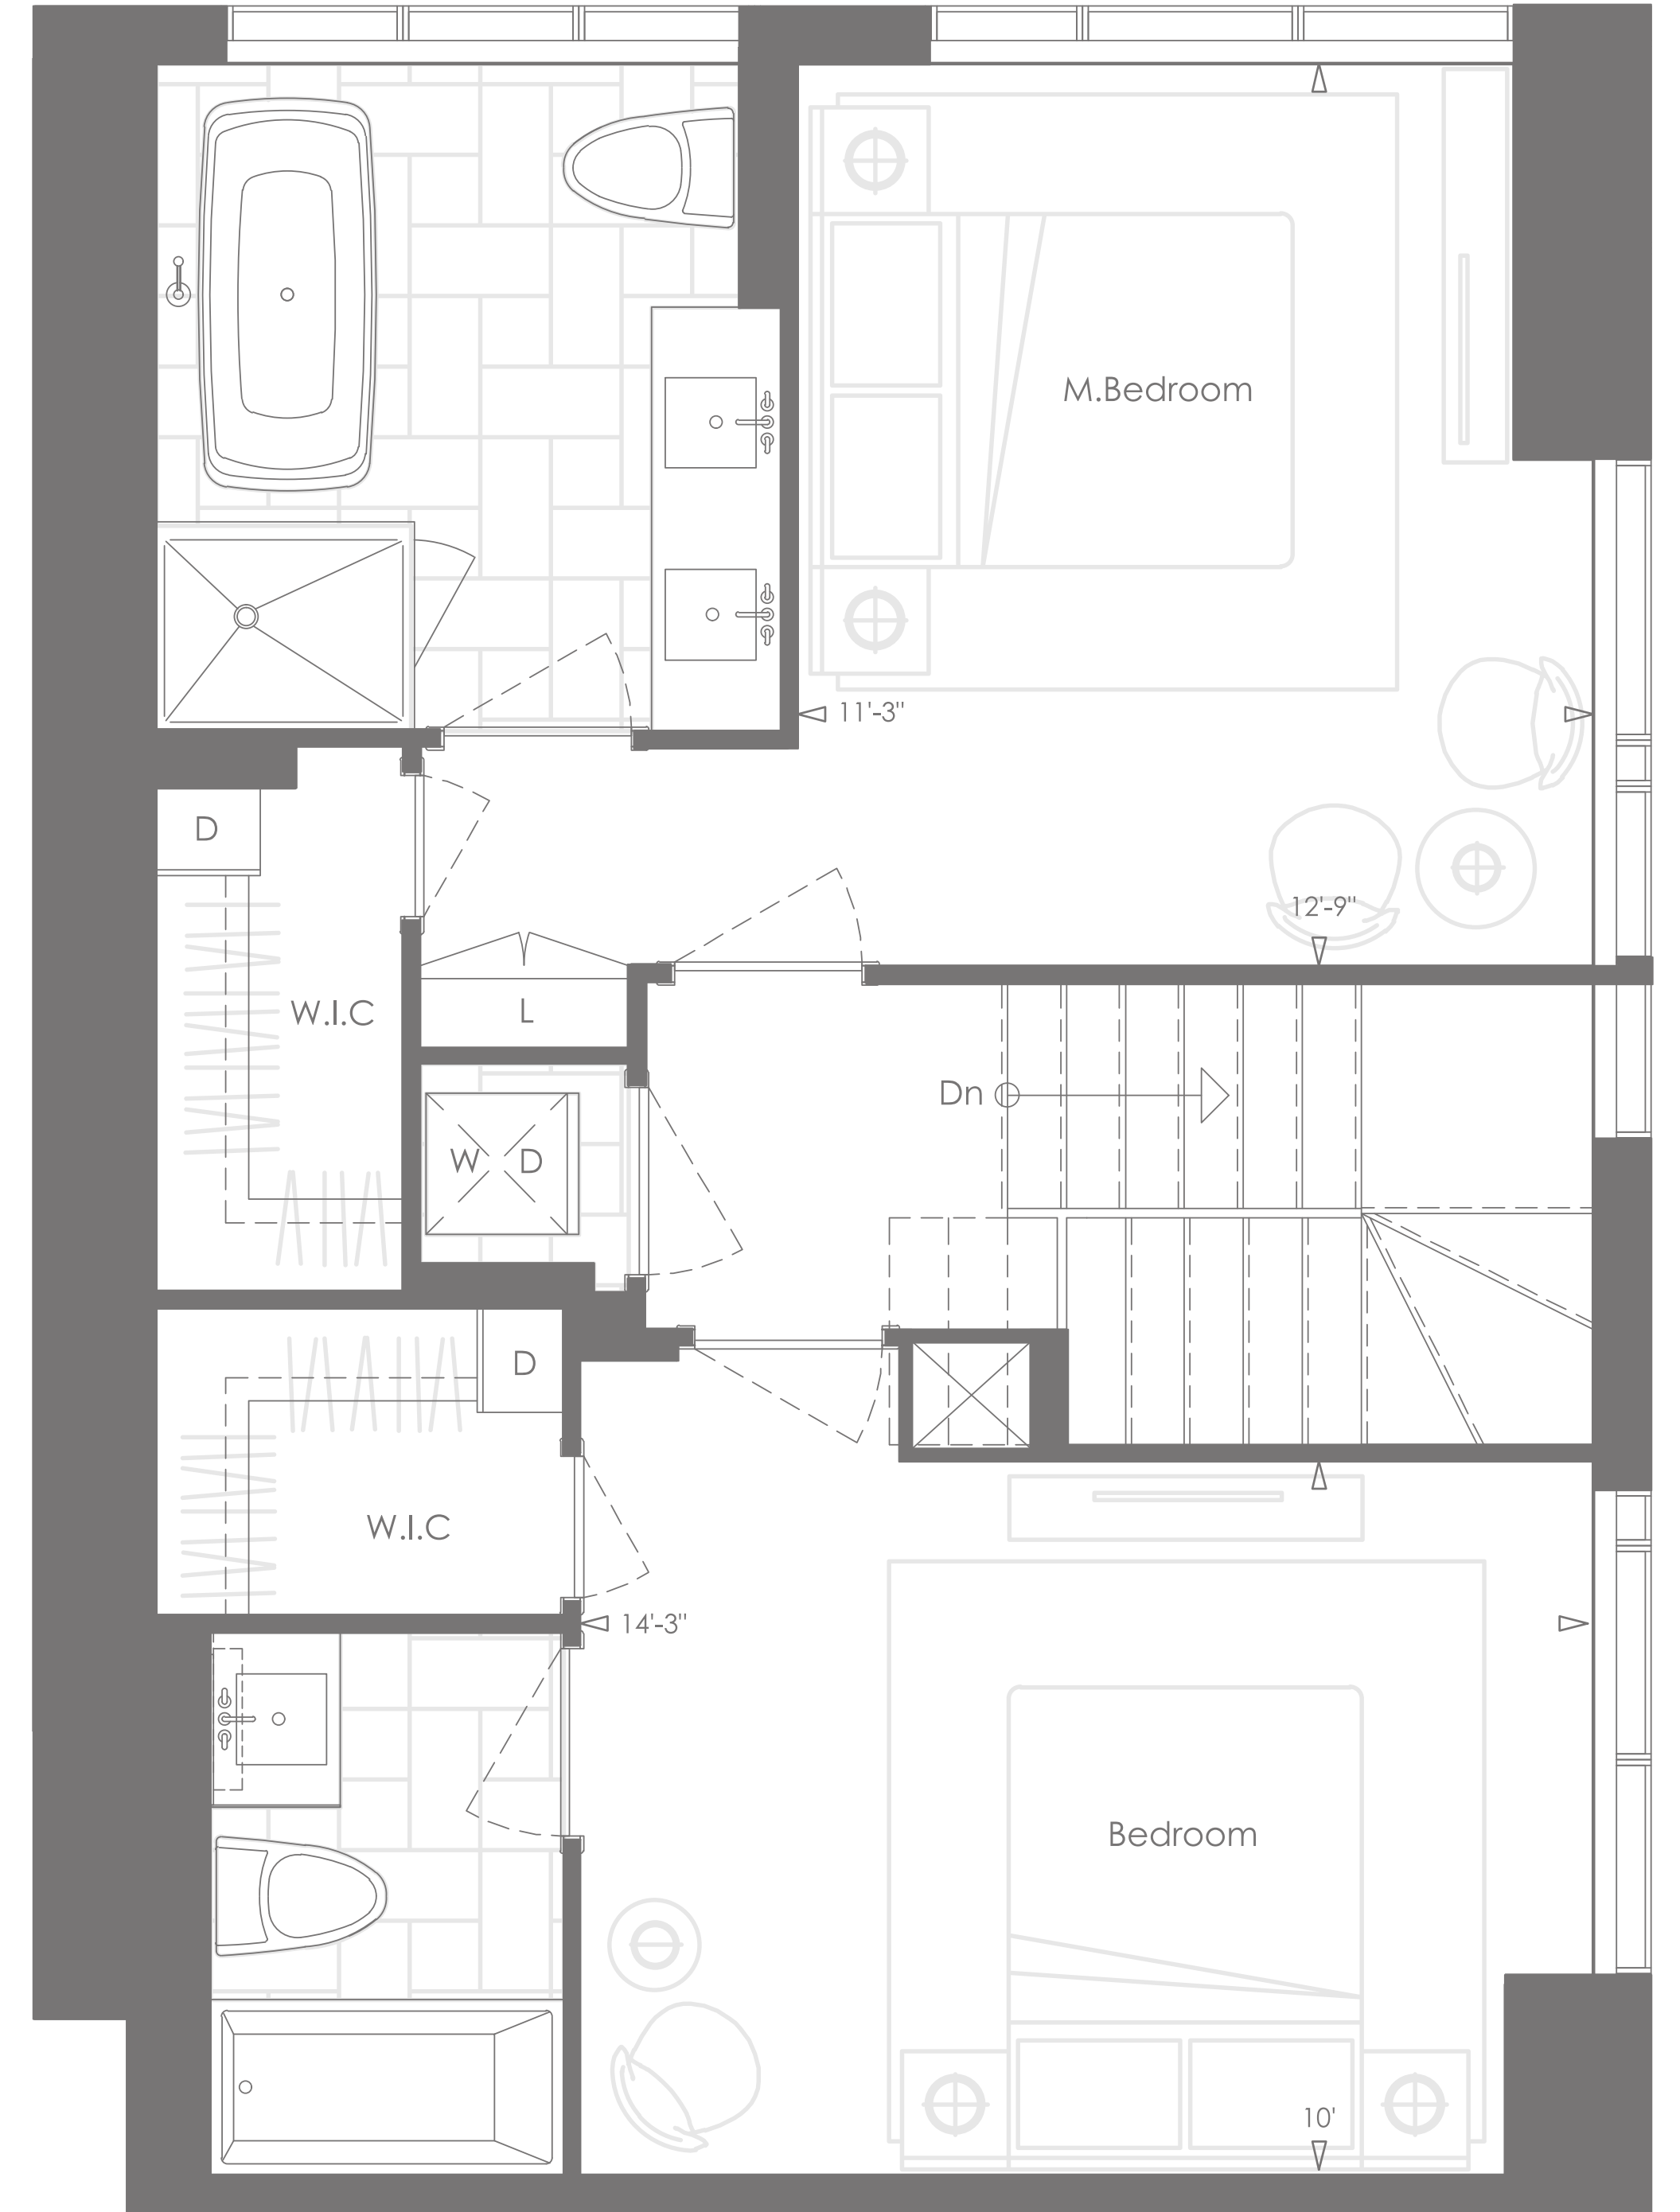

SL SKYLOFT  
 PENTHOUSE  
 SUITES

Located on the 64th and 65th floors, these Skylofts will be one of the tallest 2 storey suites in the city. Enhanced by generous 10 foot ceilings on both floors, intelligent layouts, sleek gourmet kitchens, gorgeous ensuites and superior finishes in a choice of colour palettes.

This north-west facing corner suite features a spacious den that can easily be used as a comfortable guest room. There are also two large bedrooms with full bathrooms and oversized walk-in closets. Expansive windows on each corner offer amazing views of the Yorkville Neighbourhood and perfect sunset views while dining.

DEN OPTION 1

KEYPLAN 64TH

KEYPLAN 65TH

LOWER FLOOR

UPPER FLOOR