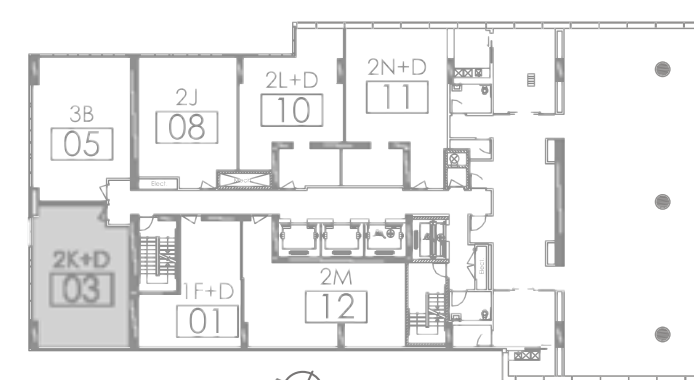

SL SKYLOFT  
 PENTHOUSE  
 SUITES

Located on the 64th and 65th floors, these Skylofts will be one of the tallest 2 storey suites in the city. Enhanced by generous 10 foot ceilings on both floors, intelligent layouts, sleek gourmet kitchens, gorgeous ensuites and superior finishes in a choice of colour palettes.

This north-west facing corner suite features a spacious den that can easily be used as a comfortable guest room. There are also two large bedrooms with full bathrooms and oversized walk-in closets. Expansive windows on each corner offer amazing views of the Yorkville Neighbourhood and perfect sunset views while dining.

DEN OPTION 1

KEYPLAN 64TH

KEYPLAN 65TH

LOWER FLOOR

UPPER FLOOR