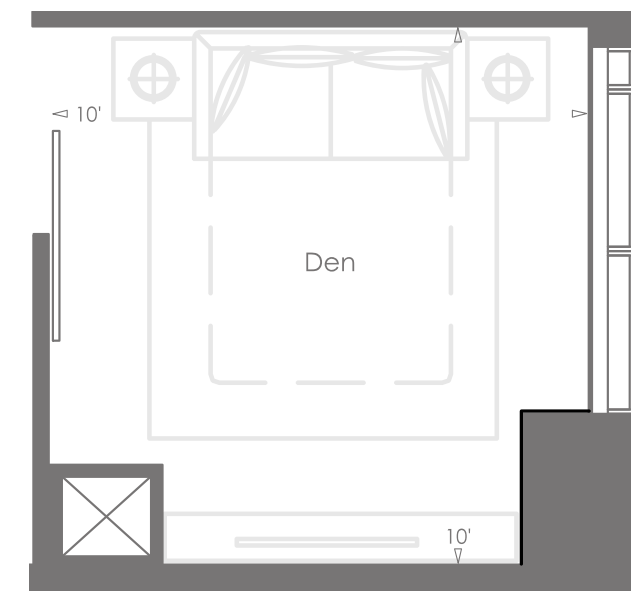

SL SKYLOFT  
 PENTHOUSE  
 SUITES

Located on the 64th and 65th floors, these Skylofts will be one of the tallest 2 storey suites in the city. Enhanced by generous 10 foot ceilings on both floors, intelligent layouts, sleek gourmet kitchens, gorgeous ensuites and superior finishes in a choice of colour palettes.

This north-west facing corner suite features a spacious den that can easily be used as a comfortable guest room. There are also two large bedrooms with full bathrooms and oversized walk-in closets. Expansive windows on each corner offer amazing views of the Yorkville Neighbourhood and perfect sunset views while dining.

DEN OPTION 1

KEYPLAN 64TH

KEYPLAN 65TH

LOWER FLOOR

UPPER FLOOR