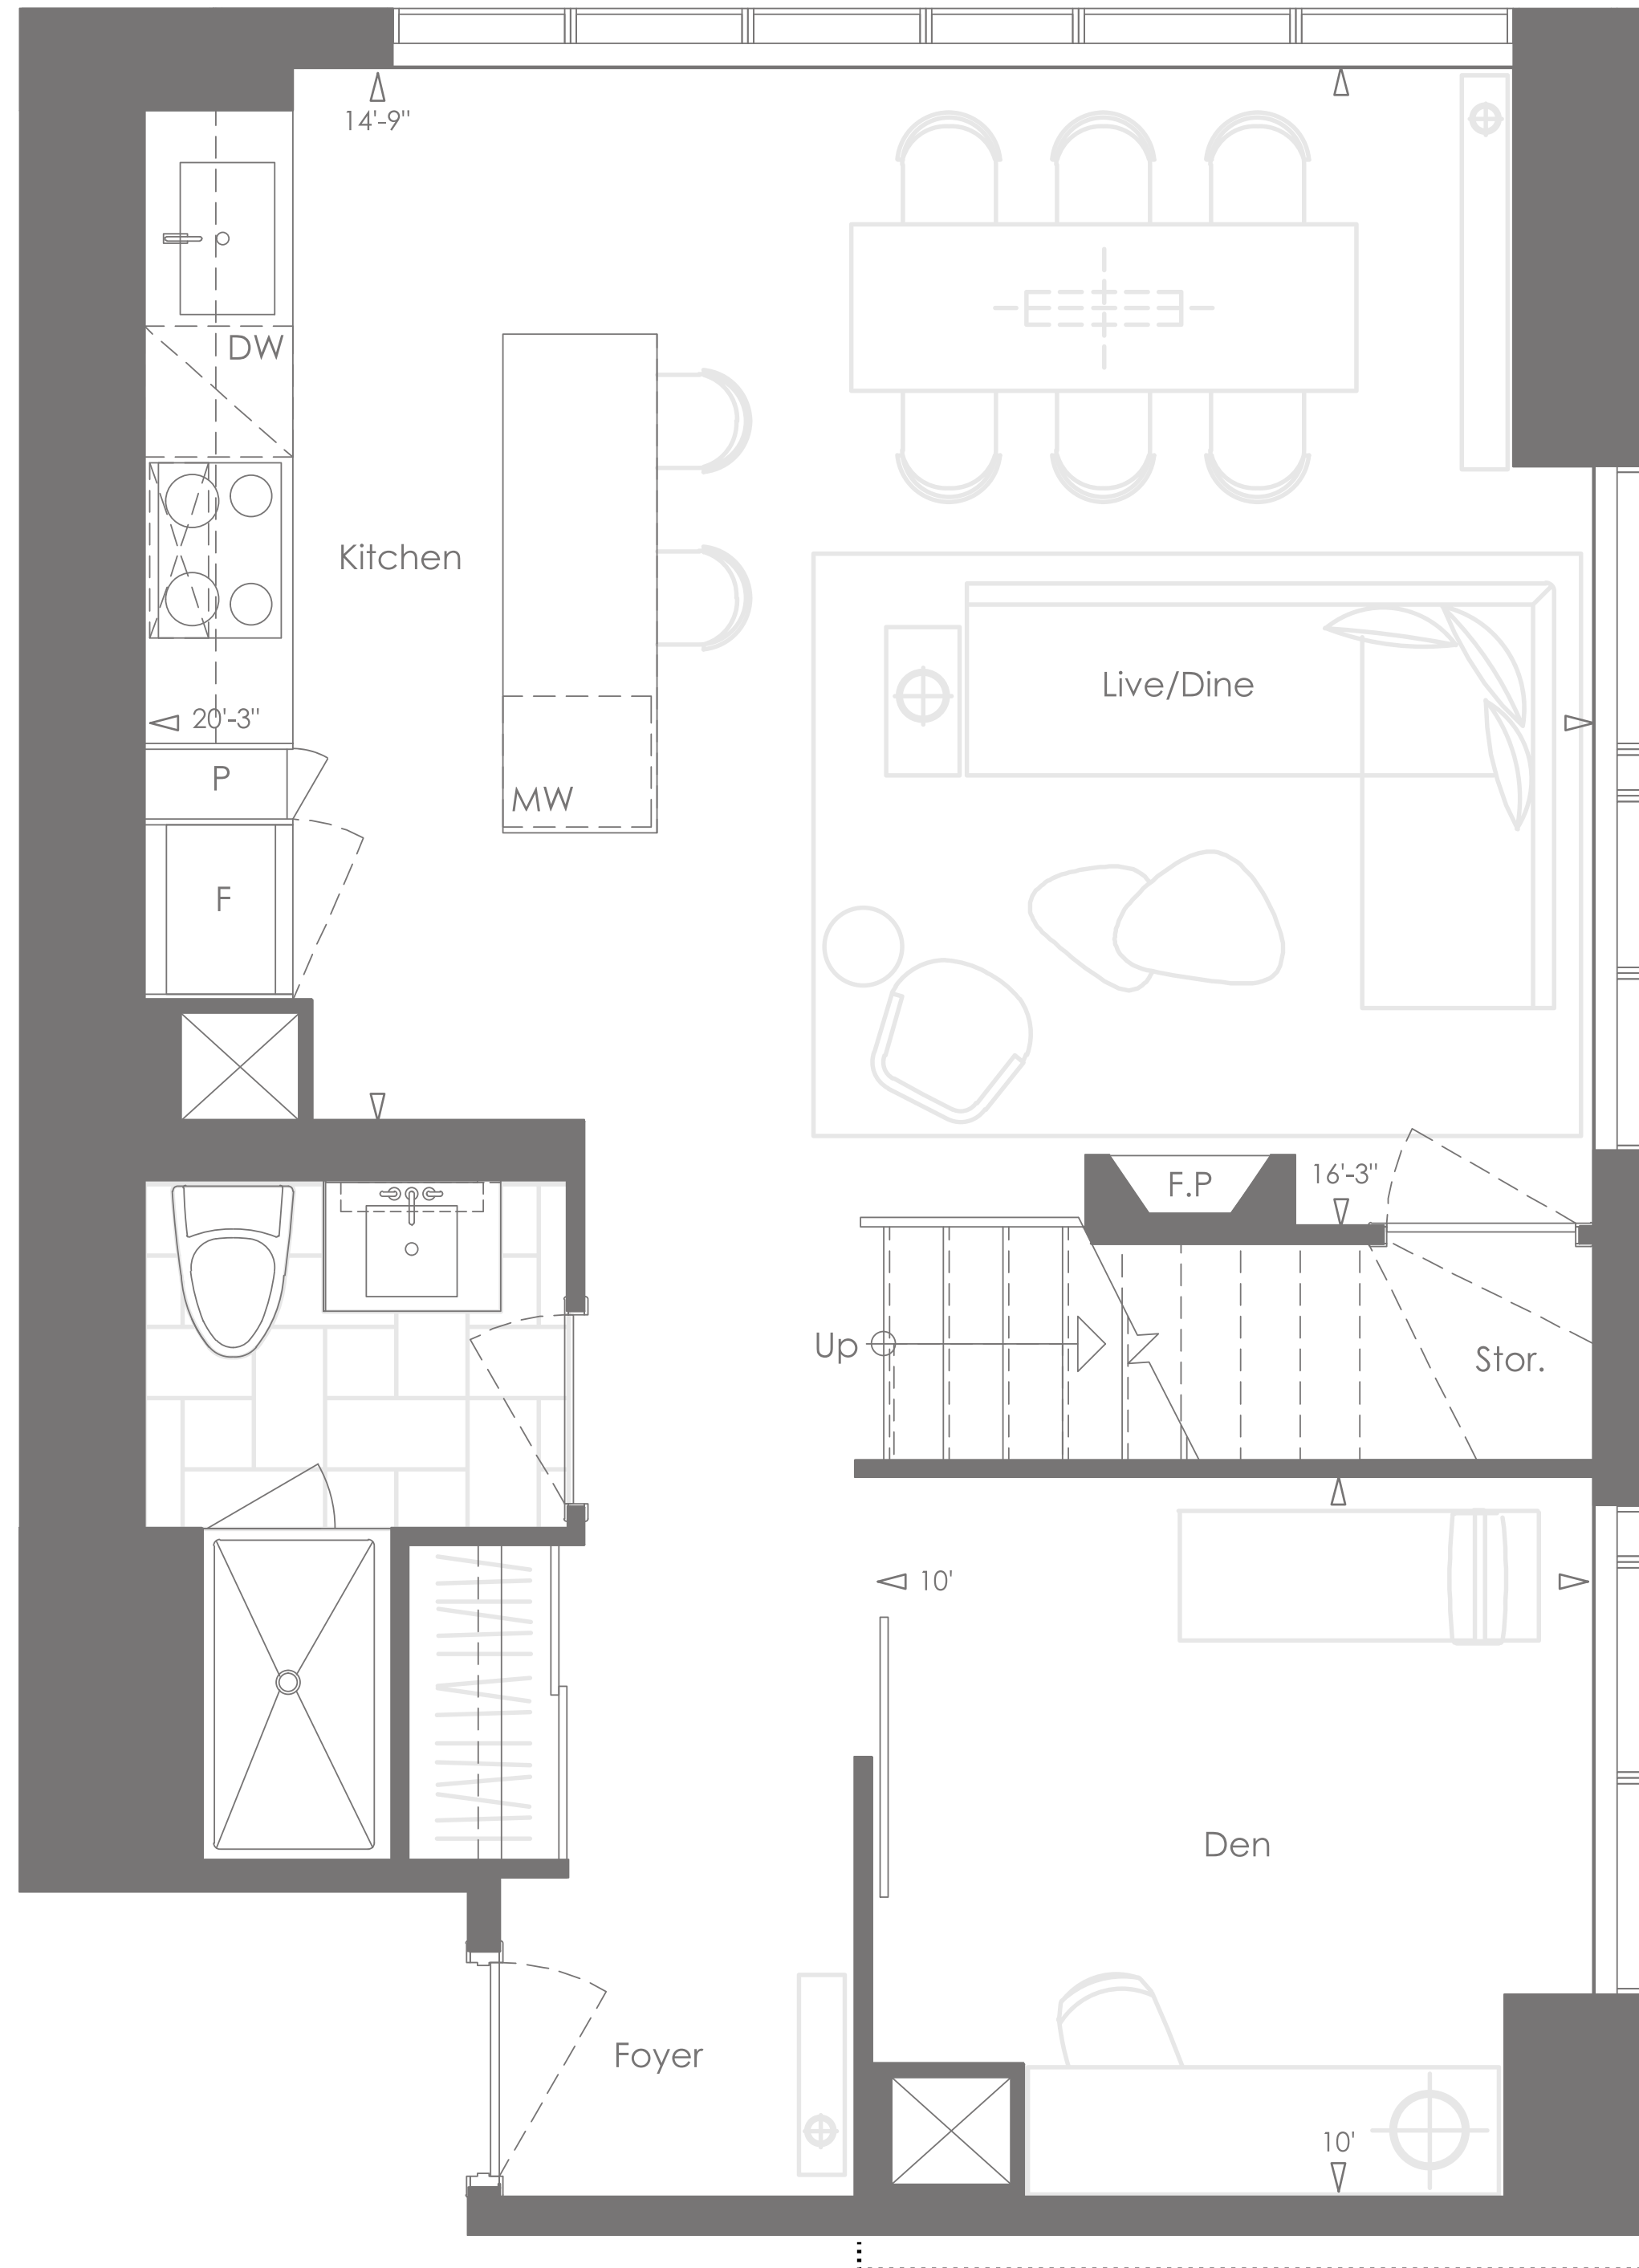

SL SKYLOFT  
 PENTHOUSE  
 SUITES

Located on the 64th and 65th floors, these Skylofts will be one of the tallest 2 storey suites in the city. Enhanced by generous 10 foot ceilings on both floors, intelligent layouts, sleek gourmet kitchens, gorgeous ensuites and superior finishes in a choice of colour palettes.

This north-west facing corner suite features a spacious den that can easily be used as a comfortable guest room. There are also two large bedrooms with full bathrooms and oversized walk-in closets. Expansive windows on each corner offer amazing views of the Yorkville Neighbourhood and perfect sunset views while dining.

DEN OPTION 1

KEYPLAN 64TH

KEYPLAN 65TH

LOWER FLOOR

UPPER FLOOR