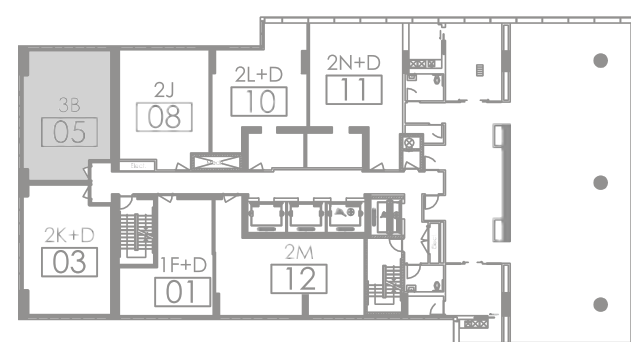

SL SKYLOFT
PENTHOUSE
SUITES

Located on the 64th and 65th floors, these Skylofts will be one of the tallest 2 storey suites in the city. Enhanced by generous 10 foot ceilings on both floors, intelligent layouts, sleek gourmet kitchens, gorgeous ensuites, and superior finishes in a choice of colour palettes.

This north-east, corner suite offers a full 3 bedroom layout perfect for families or an extra guest room. The expansive windows on each corner offer magnificent views of the Yorkville Neighbourhood and the lake.

KEYPLAN
64TH

KEYPLAN
65TH

LOWER FLOOR

UPPER FLOOR