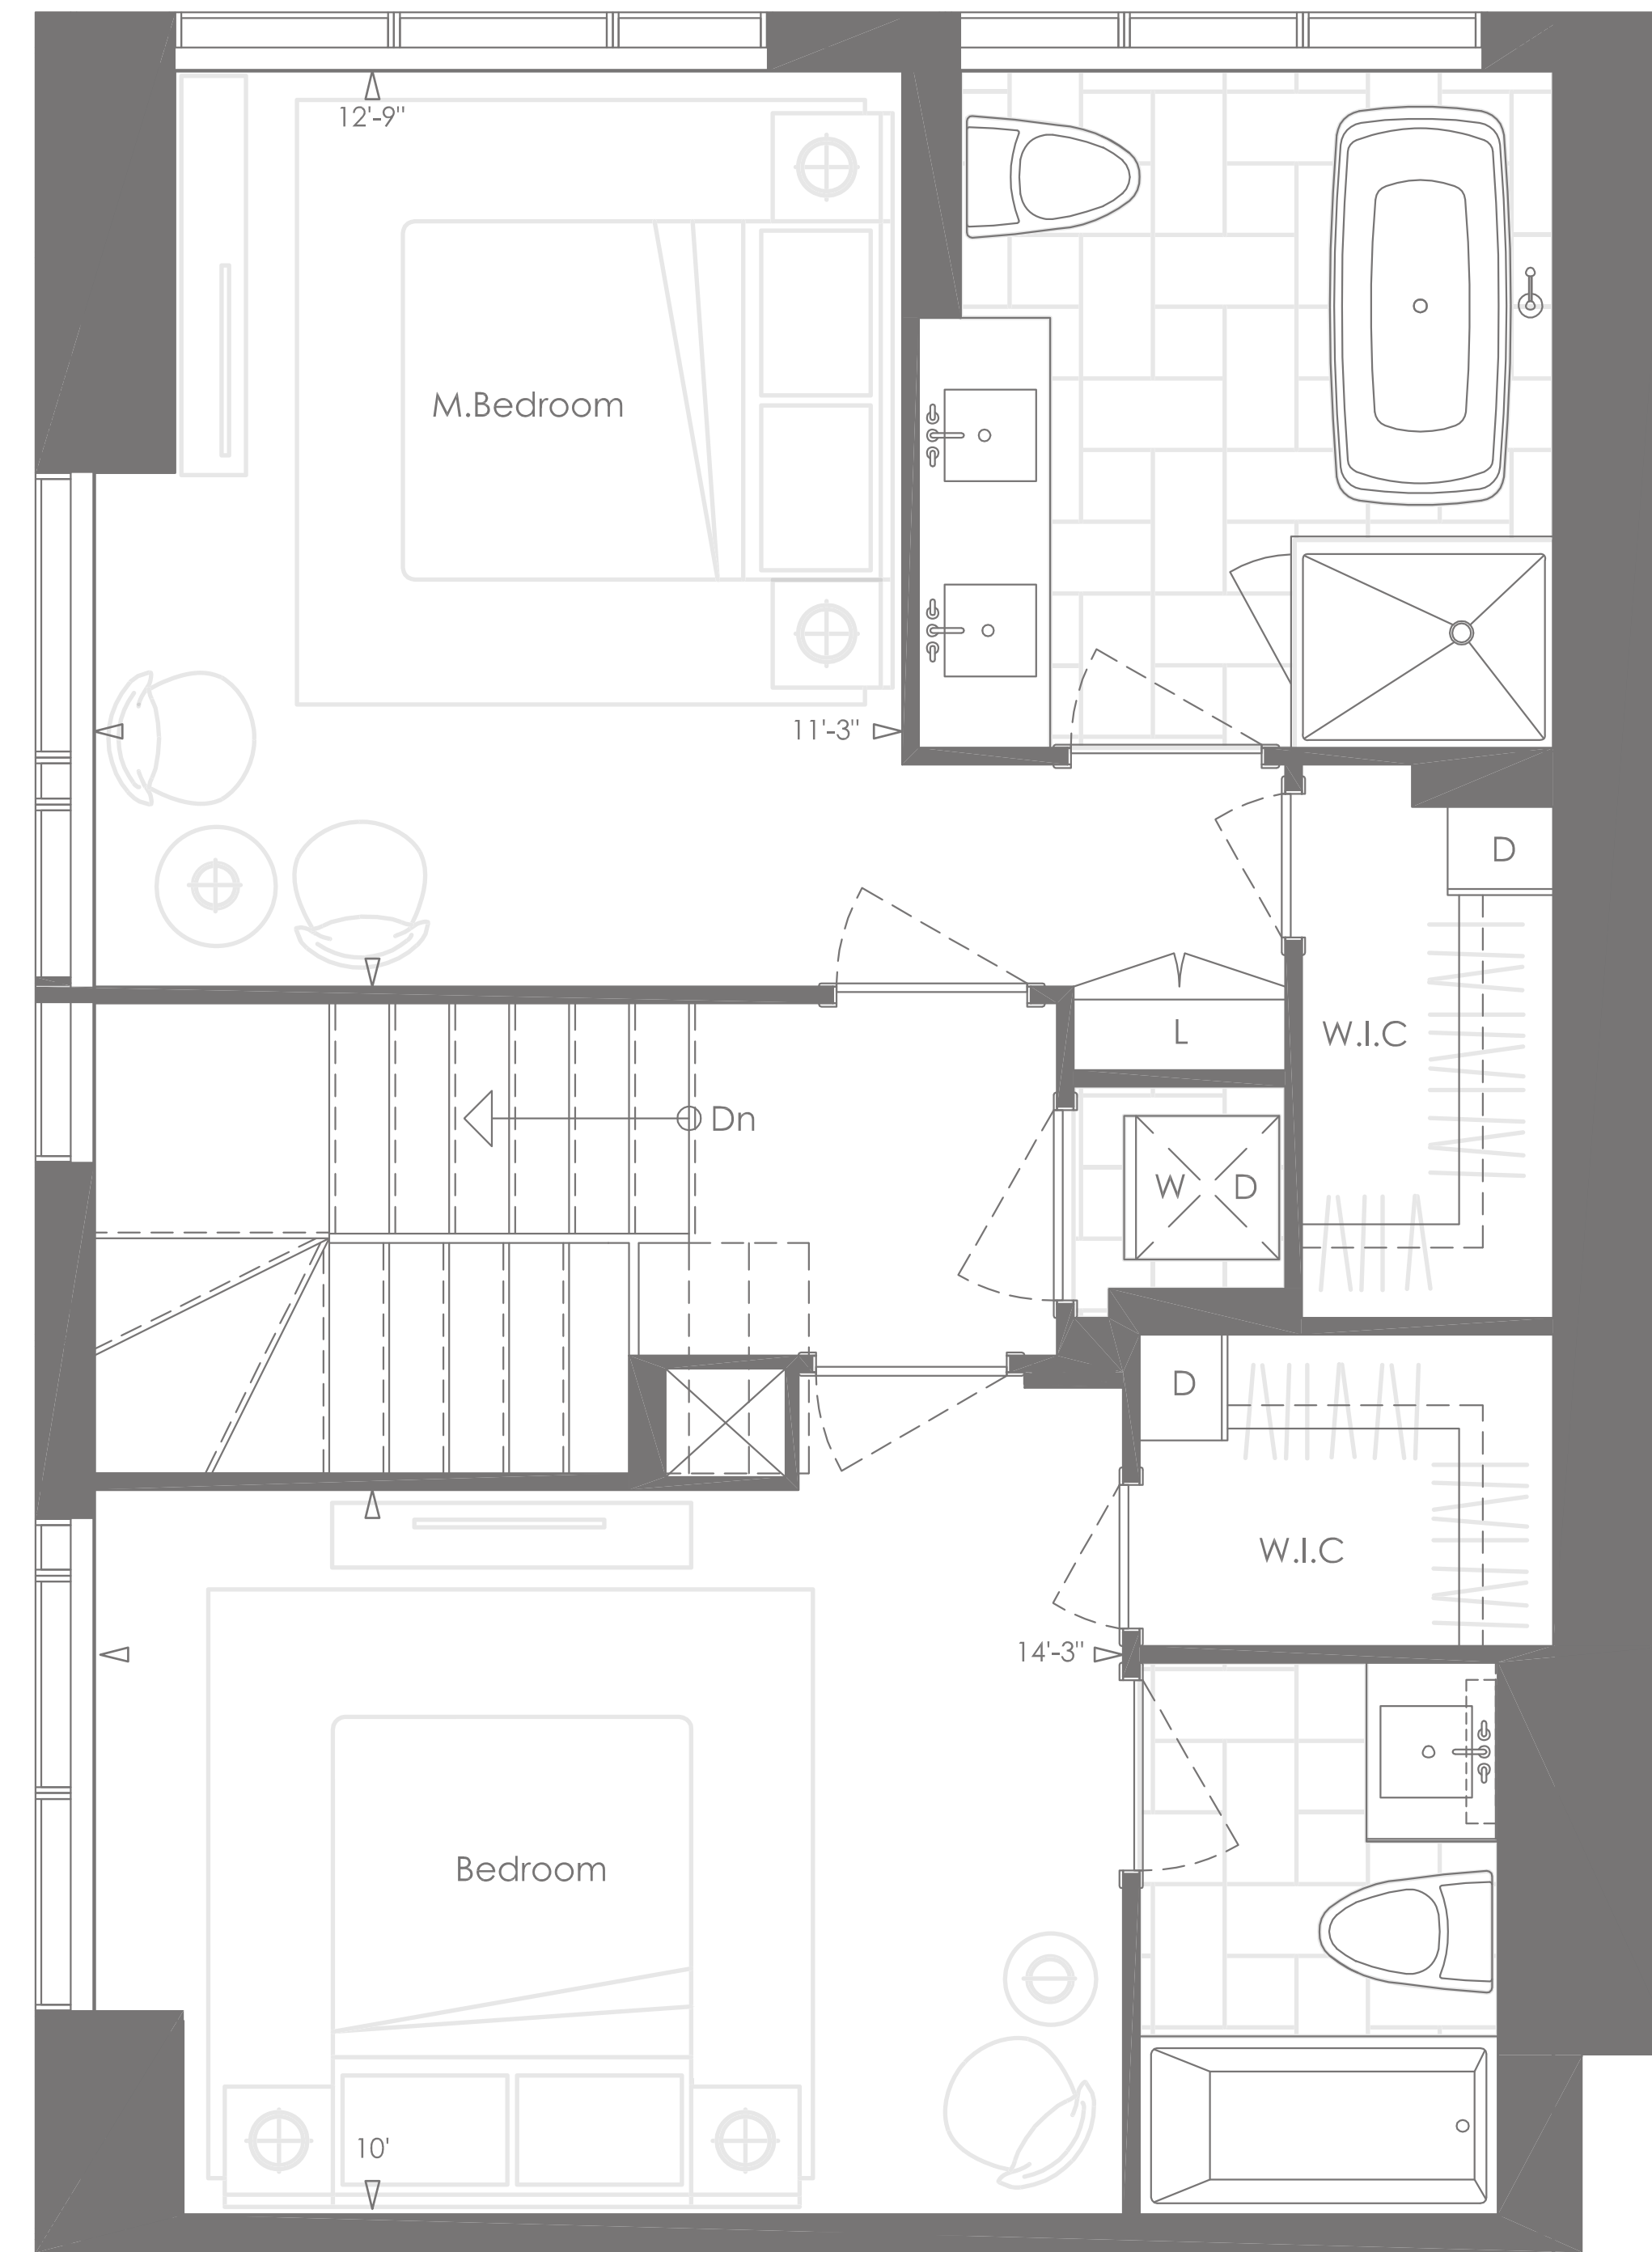

SL SKYLOFT
PENTHOUSE
SUITES

Located on the 64th and 65th floors, these Skylofts will be one of the tallest 2 storey suites in the city. Enhanced by generous 10 foot ceilings on both floors, intelligent layouts, sleek gourmet kitchens, gorgeous ensuites, and superior finishes in a choice of colour palettes.

This north-east, corner suite offers a full 3 bedroom layout perfect for families or an extra guest room. The expansive windows on each corner offer magnificent views of the Yorkville Neighbourhood and the lake.

KEYPLAN
64TH

KEYPLAN
65TH

LOWER FLOOR

UPPER FLOOR