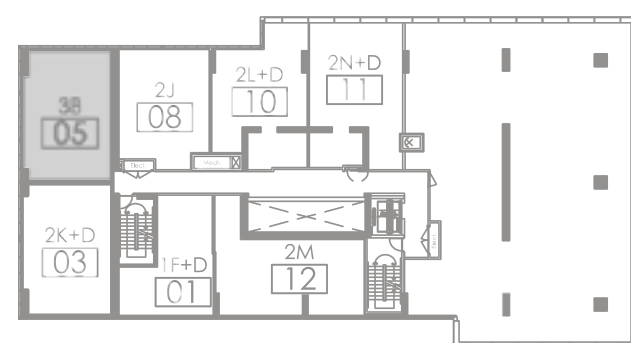

SL SKYLOFT
PENTHOUSE
SUITES

Located on the 64th and 65th floors, these Skylofts will be one of the tallest 2 storey suites in the city. Enhanced by generous 10 foot ceilings on both floors, intelligent layouts, sleek gourmet kitchens, gorgeous ensuites, and superior finishes in a choice of colour palettes.

This north-east, corner suite offers a full 3 bedroom layout perfect for families or an extra guest room. The expansive windows on each corner offer magnificent views of the Yorkville Neighbourhood and the lake.

KEYPLAN
64TH

KEYPLAN
65TH

LOWER FLOOR

UPPER FLOOR