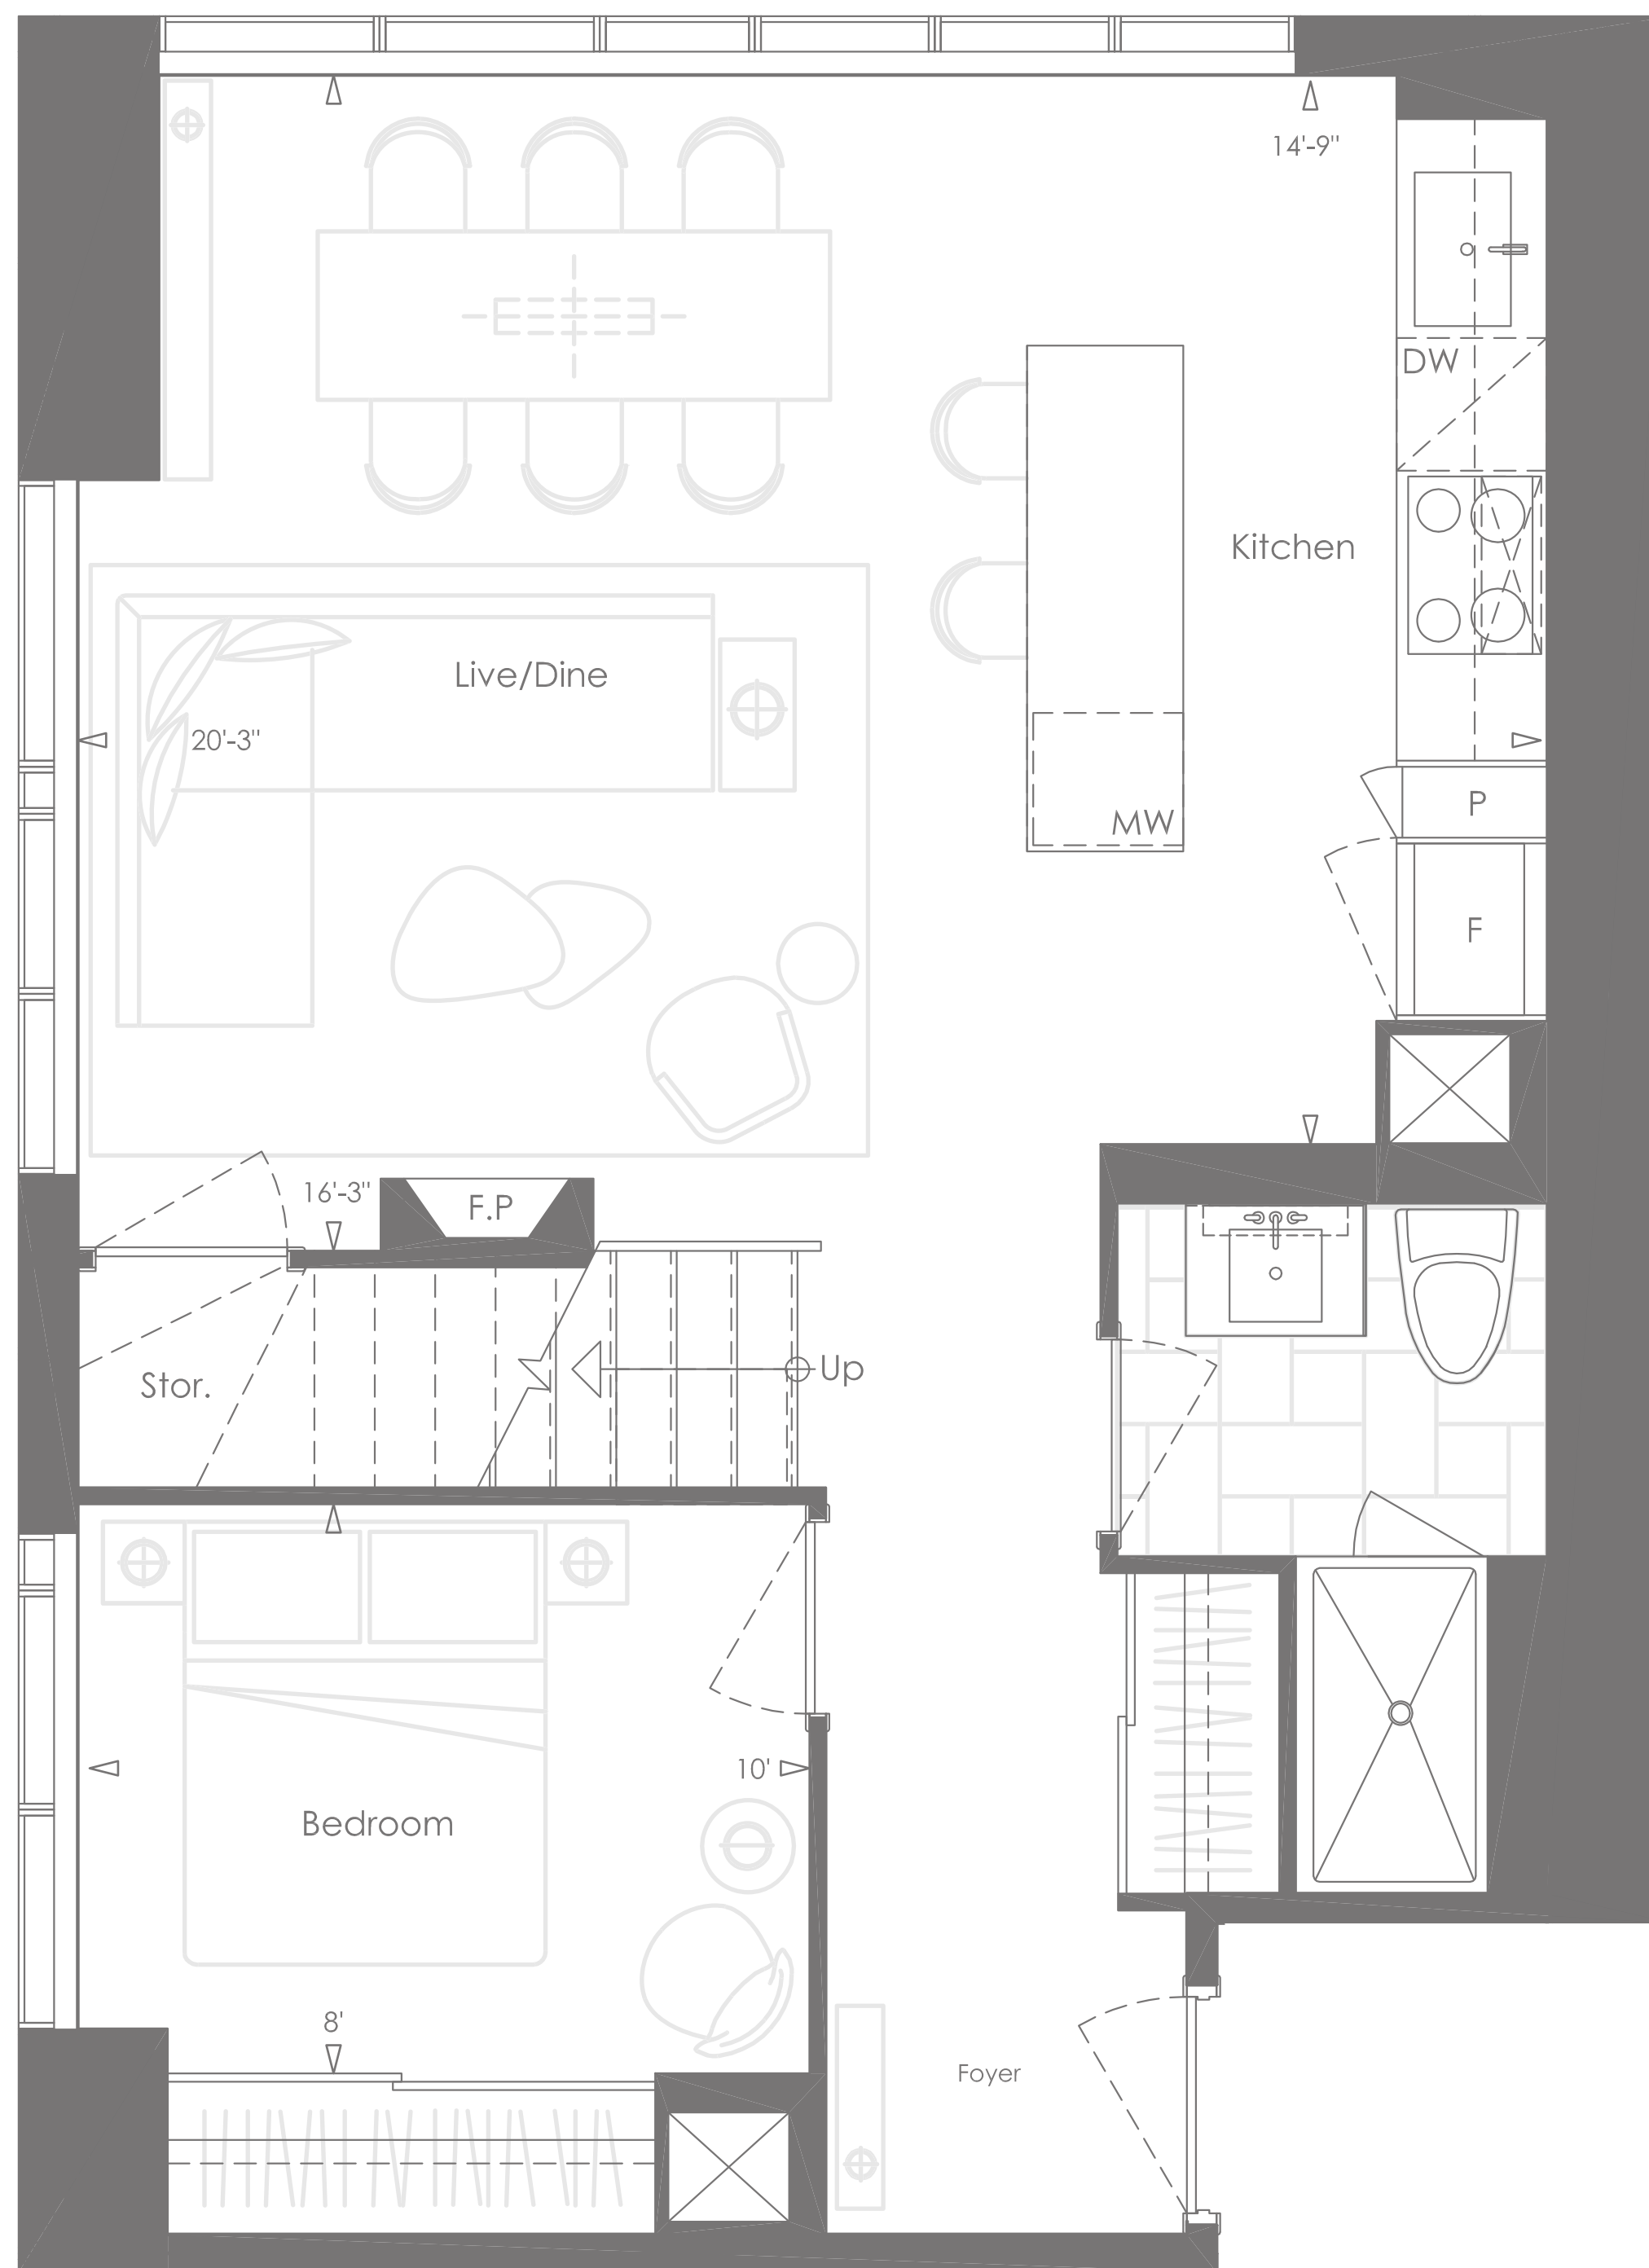

SL SKYLOFT
PENTHOUSE
SUITES

Located on the 64th and 65th floors, these Skylofts will be one of the tallest 2 storey suites in the city. Enhanced by generous 10 foot ceilings on both floors, intelligent layouts, sleek gourmet kitchens, gorgeous ensuites, and superior finishes in a choice of colour palettes.

This north-east, corner suite offers a full 3 bedroom layout perfect for families or an extra guest room. The expansive windows on each corner offer magnificent views of the Yorkville Neighbourhood and the lake.

KEYPLAN
64TH

KEYPLAN
65TH

LOWER FLOOR

UPPER FLOOR